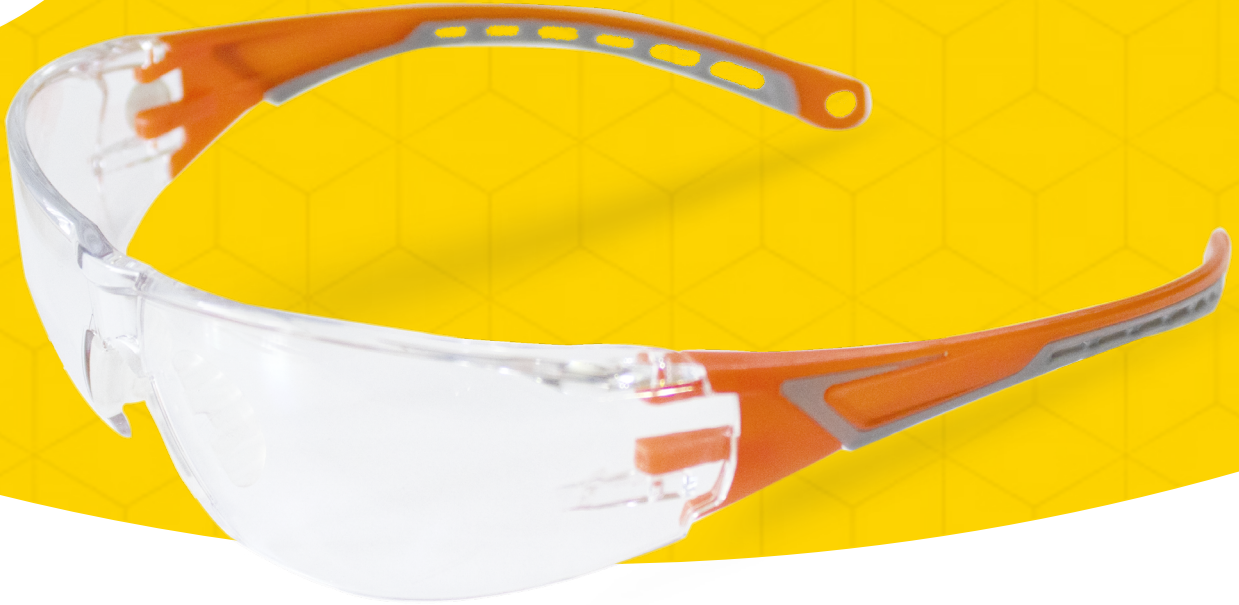

SAFE AT WORK

COMMANDER

Spectacles

SPORTY STYLE SAFETY SPECTACLE WITH GUARANTEED PROTECTION

FEATURES

- Sports style design
- Dielectric, 100% metal free
- Adjustable and ventilated nose bridge
- Anti-slippery co-injected temples
- Super flexible temples

STANDARDS

CE EN 166

APPLICATIONS

- Construction
- Automotive
- Manufacturing
- Oil & Gas
- Railways
- Logistics & Warehousing

SPECIFICATIONS

Article No.	EFSS-T-0220PC-(CS)
Lens	Clear
Lens Coatings	Anti-scratch, Anti-fog & UV
Lens Marking	2C-1.2 T 1 FT CE
Frame Marking	EN166 FT CE
Hazards	Impact, UV radiations